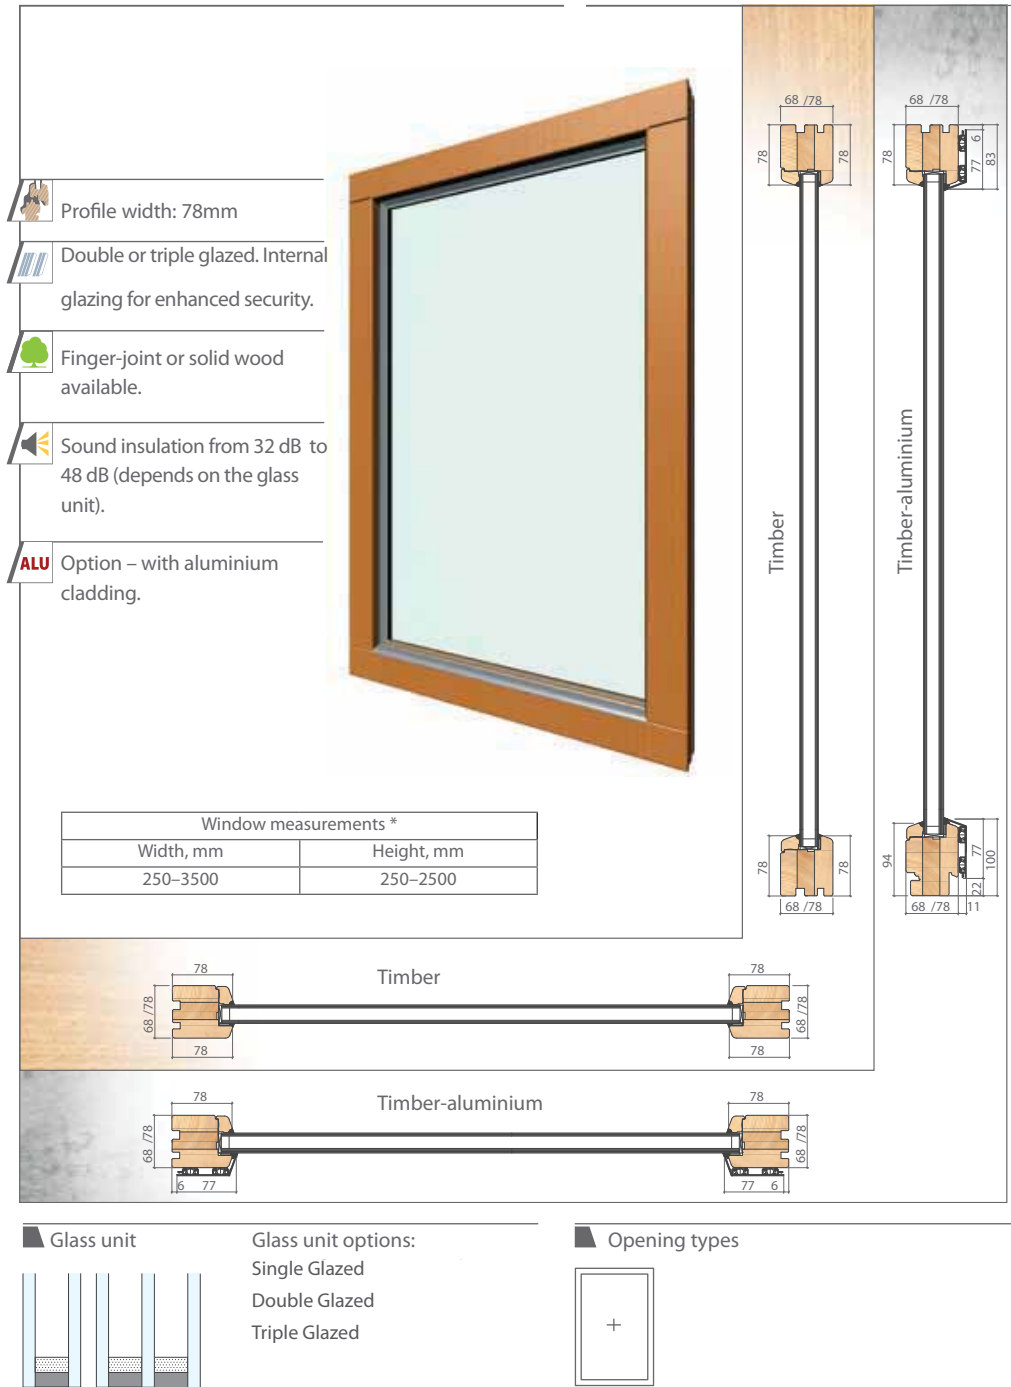

Fixed Windows 78mm frame

The fixed windows can be mullioned with all other window or door types permitting you to design larger window assemblies.

Signature Fixed Windows Configuration

Fixed Windows 90mm frame

The fixed windows are designed to suit Side & Top Hung outward opening windows and all other Signature Products. This allows large composite sections to be built.

Signature Fixed Windows combined with Top Hung Windows