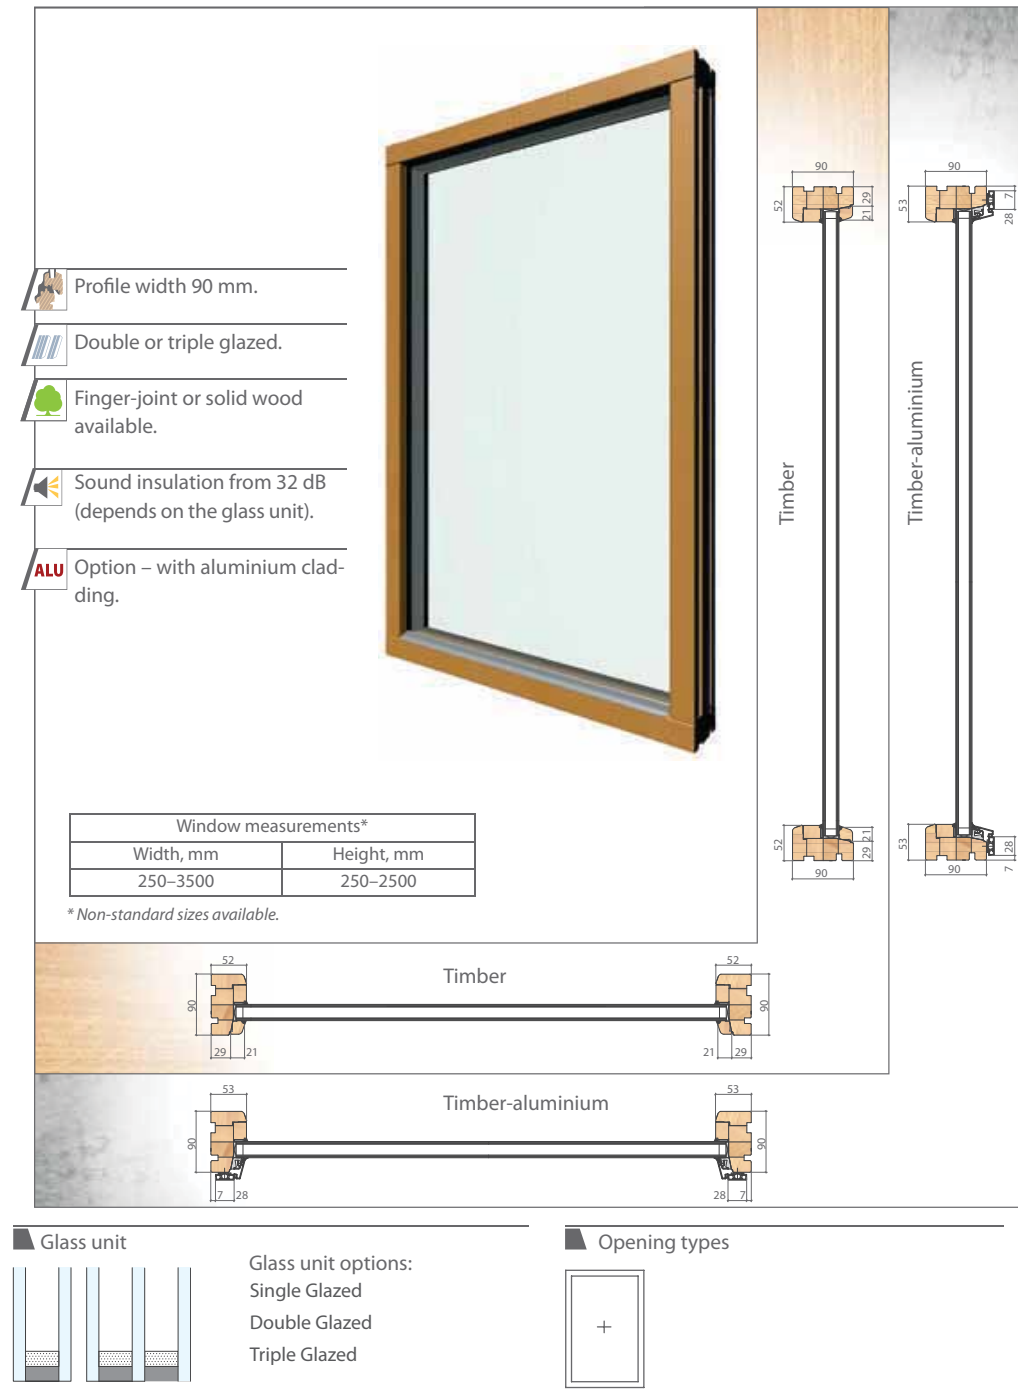

Fixed Windows 78mm frame

The fixed windows can be mullioned with all other window or door types permitting you to design larger window assemblies.

Signature Fixed Windows Configuration

Fixed Windows 90mm frame

The fixed windows are designed to suit Side & Top Hung outward opening windows and all other Signature Products. This allows large composite sections to be built.

Signature Fixed Windows combined with Top Hung Windows