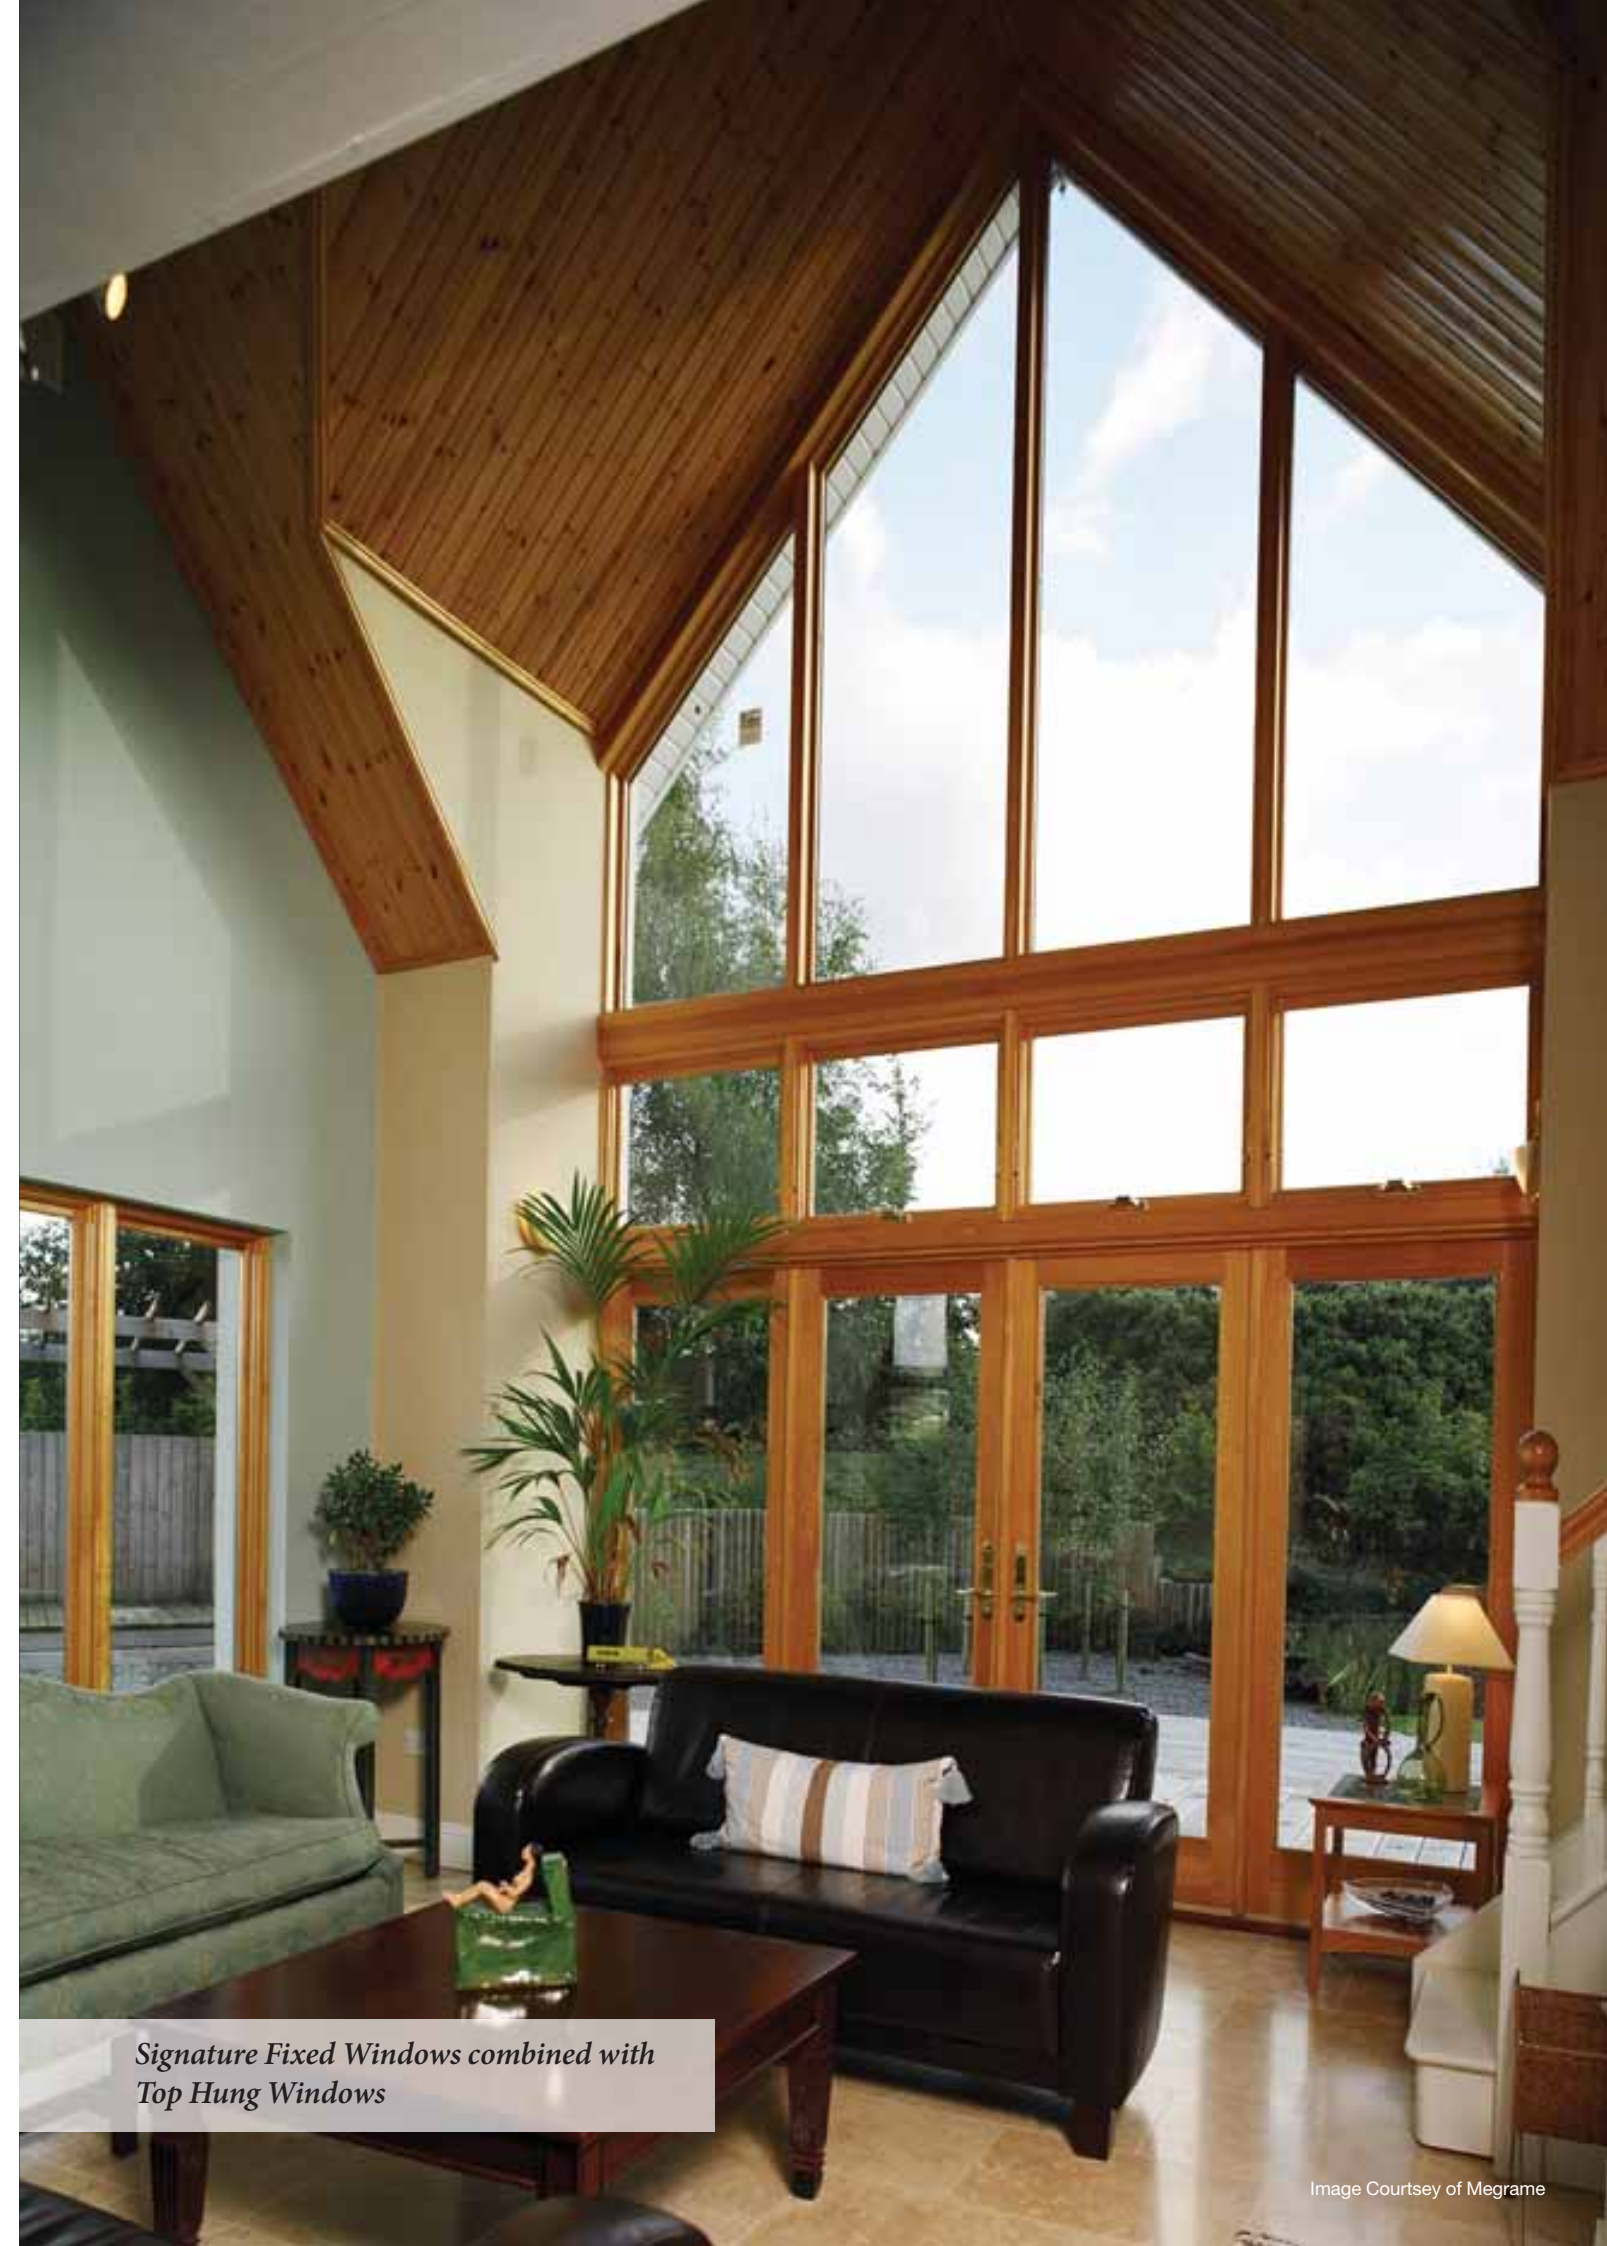

Fixed Windows 78mm frame

The fixed windows can be mullioned with all other window or door types permitting you to design larger window assemblies.

Signature Fixed Windows Configuration

Fixed Windows 90mm frame

The fixed windows are designed to suit Side & Top Hung outward opening windows and all other Signature Products. This allows large composite sections to be built.

Signature Fixed Windows combined with Top Hung Windows