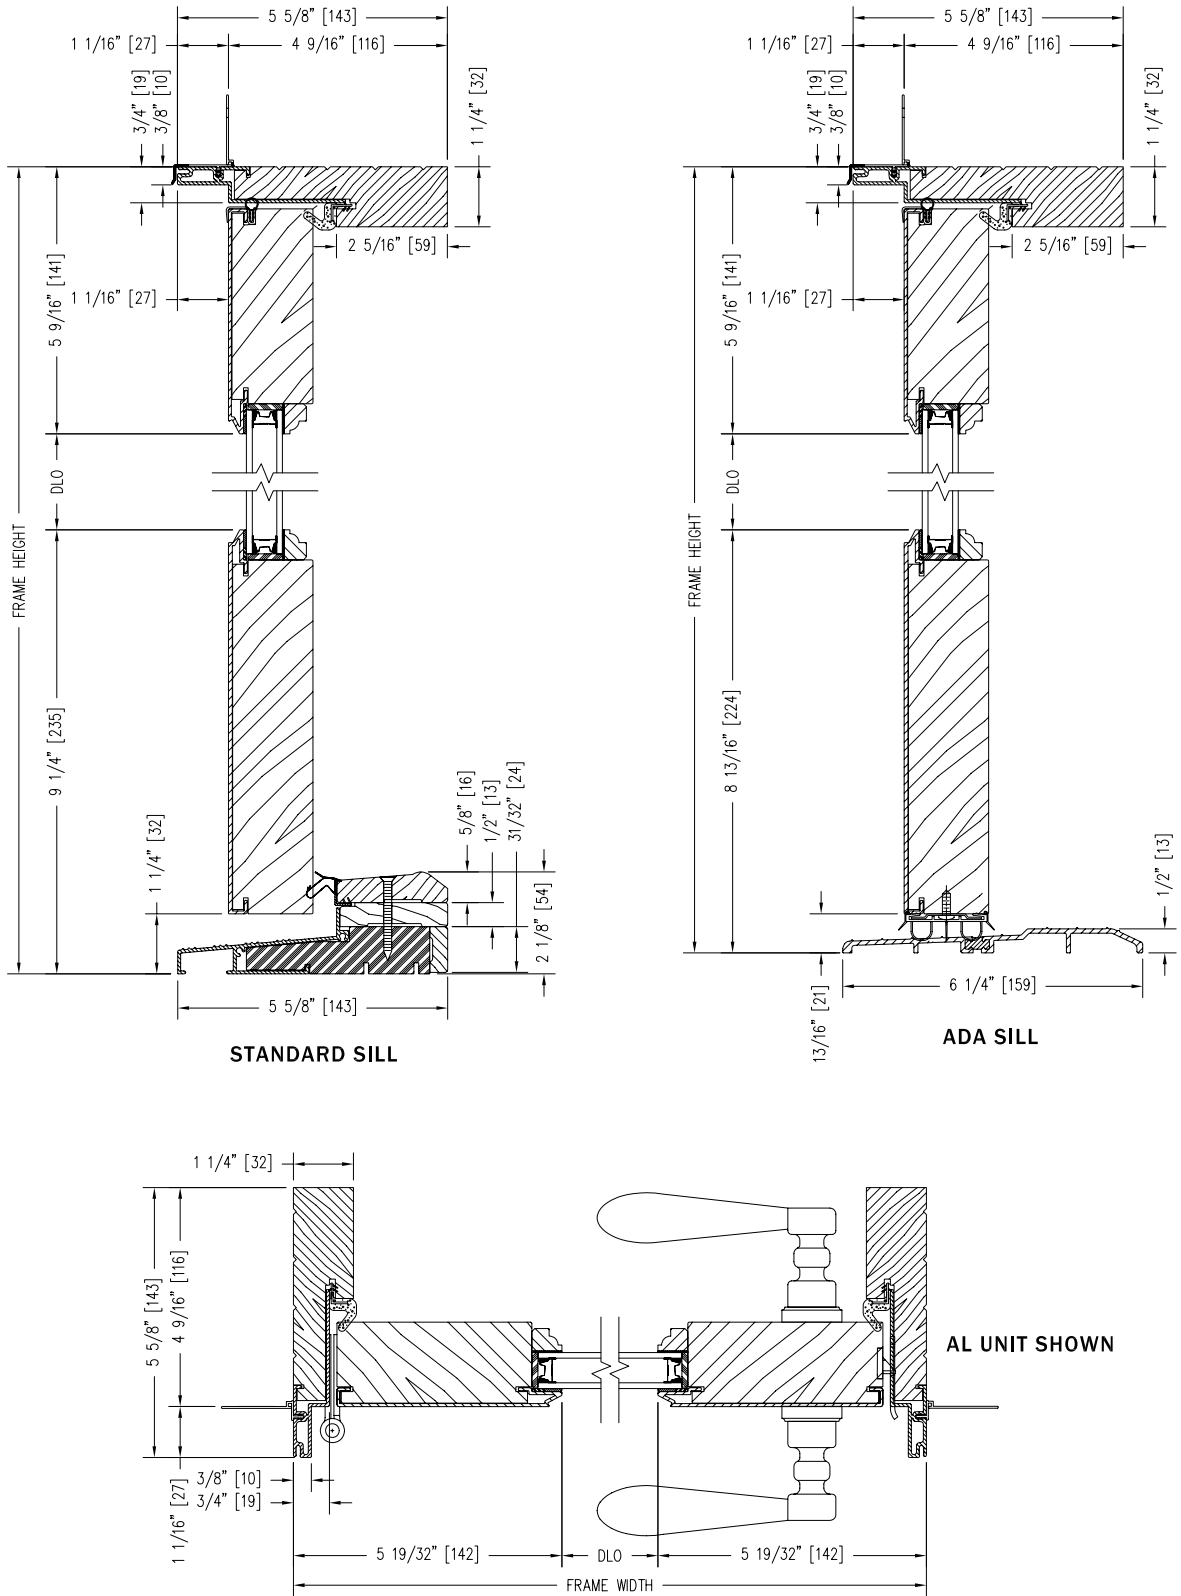

Signature Andersen Aluminium Clad Wood Outswing French Door

For more information contact Signature Windows & Doors on tel: 01 4066440 or email: sales@signaturewindows.ie

DRAWING # AD3038
SCALE: 3"-1'-0"
REVISION: 7/20/12