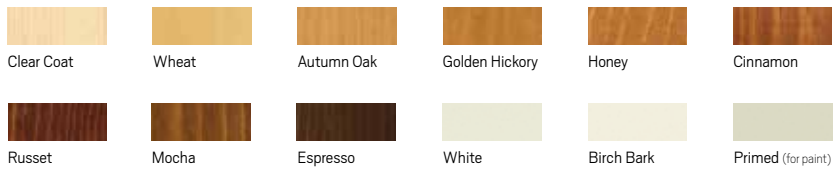

### BEAUTIFUL

- Fifty standard exterior colors, seven anodized finishes and custom colors
- Ten distinctive wood species, eleven interior finishes and custom interiors
- Extensive hardware selection, grilles, between-the-glass art glass or patterned glass

**OPTIONS & ACCESSORIES**

- Five Low-E® and additional glass options
- Decorative and Specialty glass options
- Blinds and shades behind the glass for added privacy and energy efficiency
- HarborMaster® Impact-Resistant products available for coastal areas
- VeriLock Integrated Security Sensors available
- Wide variety of hardware styles and finishes and grille styles and sizes
- Exterior trim, interior trim and extension jamb options

**INTERIOR OPTIONS**

**Wood Species**

**Interior Finish Options**

**EXTERIOR COLOR OPTIONS**

**HARDWARE FINISH OPTIONS**

\*Actual wood is sapele, a non-endangered species of mahogany, grown in Africa, with color and characteristics of American mahoganies.

Printing limitations prevent exact duplication of colors and replication of finishes. See your Andersen supplier for actual color and finish samples. Naturally occurring variations in grain, color and texture of wood make each window one of a kind. All wood interiors are unfinished unless a painted interior is specified.