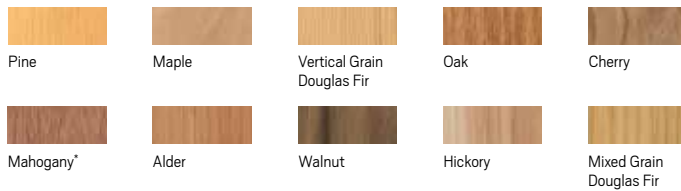

### BEAUTIFUL

- Fifty standard exterior colors, seven anodized finishes and custom colors
- Ten distinctive wood species, eleven interior finishes and custom interiors
- Extensive hardware selection, grilles, between-the-glass art glass or patterned glass

**INTERIOR OPTIONS**

**Wood Species**

**Interior Finish Options**

**EXTERIOR COLOR OPTIONS**

**HARDWARE FINISH OPTIONS**

\*Actual wood is sapele, a non-endangered species of mahogany, grown in Africa, with color and characteristics of American mahoganies.

Printing limitations prevent exact duplication of colors and replication of finishes. See your Andersen supplier for actual color and finish samples. Naturally occurring variations in grain, color and texture of wood make each window one of a kind. All wood interiors are unfinished unless a painted interior is specified.