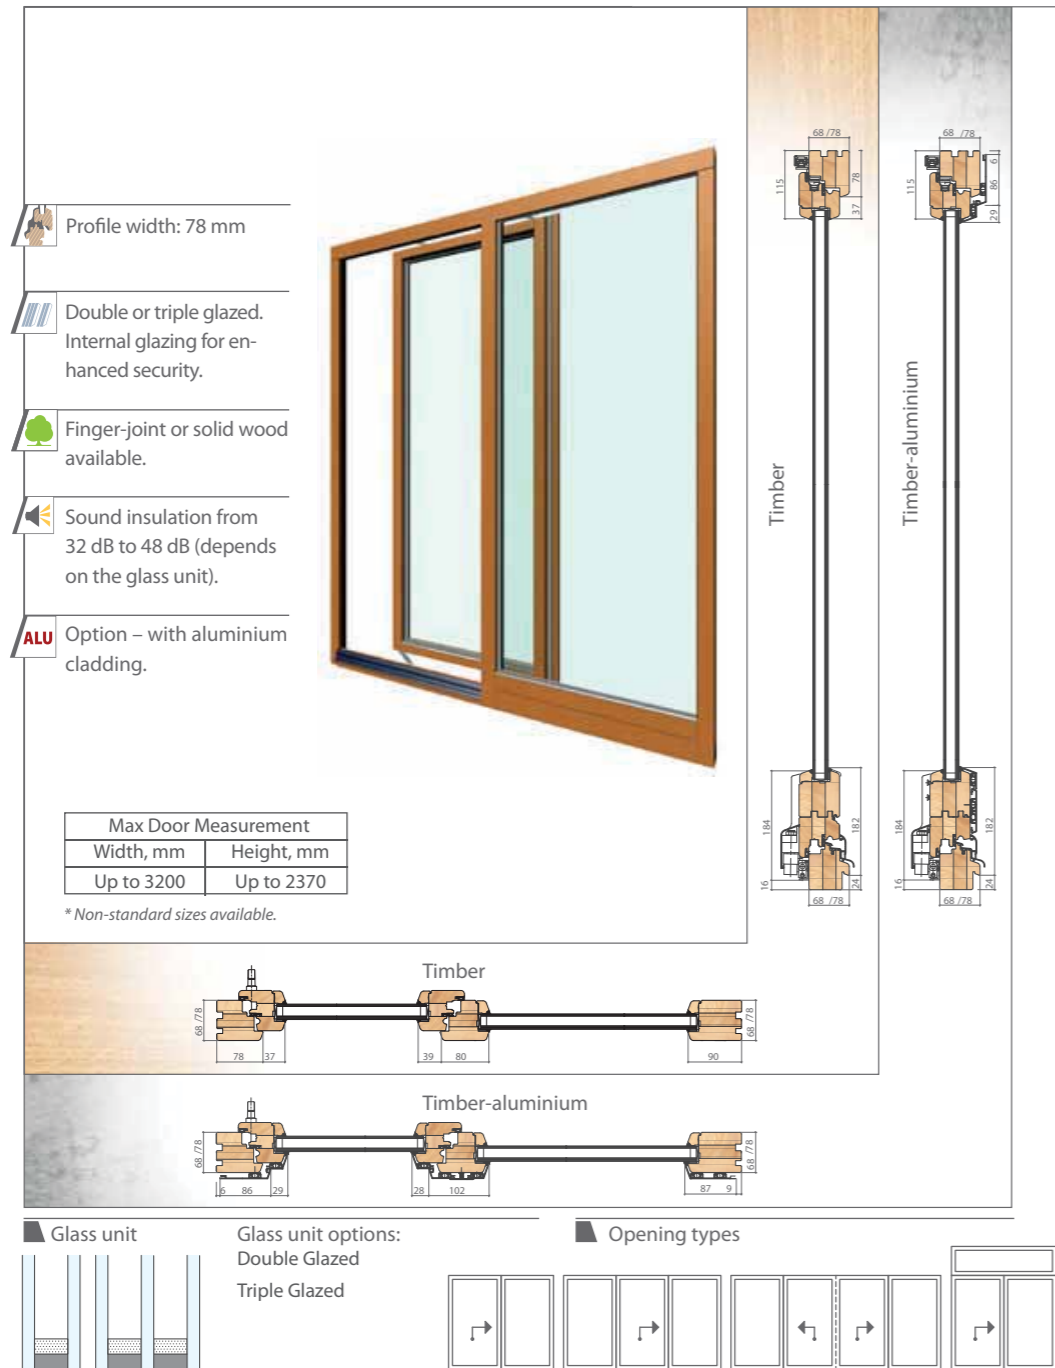

Signature Megrame Tilt & Slide Doors

Tilt & Slide Doors are ideal where large and heavy doors are needed with Large sashes operate easily and smoothly, controlled with one hand. The Tilt function allows ventilation of premises without opening the whole door.

Interior Tilt & Turn Doors

Image Courtesy of Megrame

Exterior Tilt & Turn Doors

Image Courtesy of Megrame