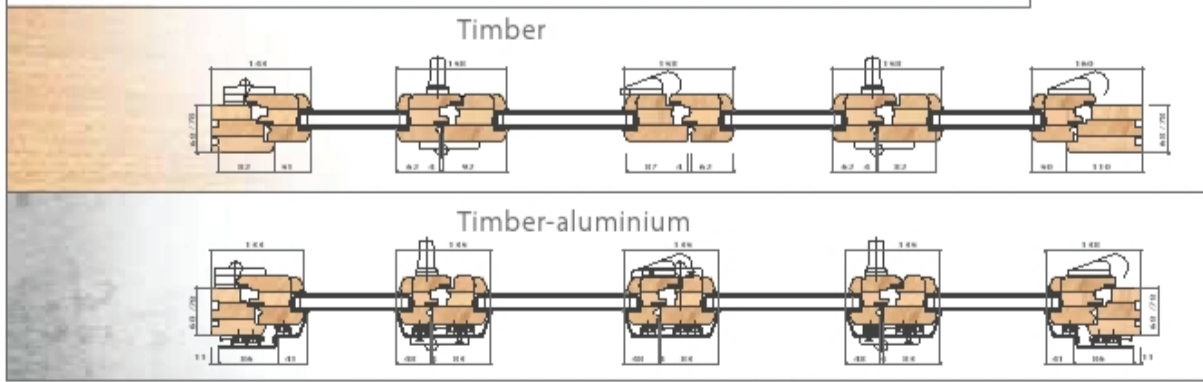

Accessories and options:

- Handle options.....67 p.
- vents and insect screens.....73 p.
- Glazing bars55 p.
- Design elements.....63 p.
- Mullions and transoms, coupling, cills.....57 p.

Opening types:
folding inwards,
folding outwards.

-  Profile width: 68 mm or 78 mm.
-  Double or triple glazed. Internal glazing for enhanced security.
-  Finger-joint or solid wood available.
-  Sound insulation from 32 dB to 48 dB (depends on the glass unit).
-  **ALU** Option – with aluminium cladding for inwards opening doors only.

Panel measurements*		
Width, mm	Height, mm	Weight
400-900	850-2350	Up to 80 kg

* Non-standard sizes available.

Glass unit options:
68 mm from 6 mm up to 32 mm.
78 mm from 6 mm up to 42 mm.

Folding-sliding doors