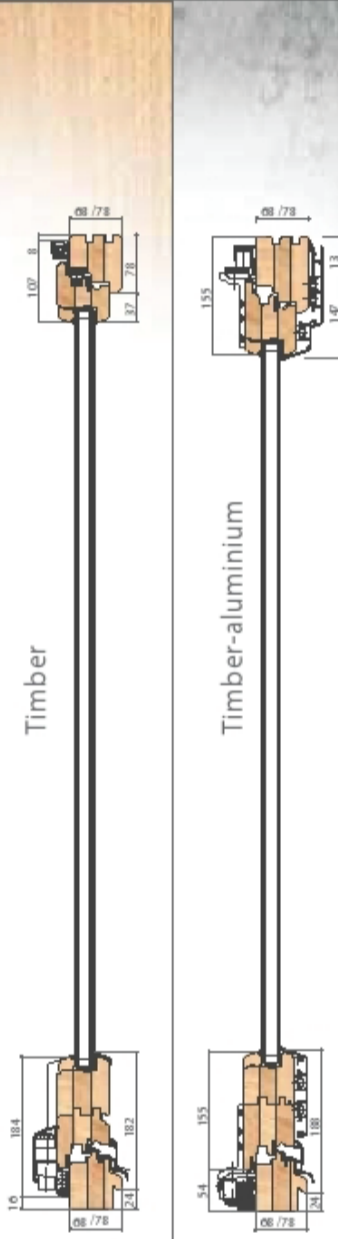

Bi folding doors

Bi folding doors offer the ultimate in living space flexibility. Effectively creating a glass wall that you can slide out of the way to open your living area completely, Bi folding doors offer unrivalled flexibility in how you blend the space between the inside and outside your home.

Accessories and options:

- Handle options.....67 p.
- vents and insect screens.....73 p.
- Glazing bars55 p.
- Design elements.....63 p.
- Mullions and transoms, coupling, cills.....57 p.

Opening types:
folding inwards,
folding outwards.

-  Profile width: 68 mm or 78 mm.
-  Double or triple glazed. Internal glazing for enhanced security.
-  Finger-joint or solid wood available.
-  Sound insulation from 32 dB to 48 dB (depends on the glass unit).
-  **ALU** Option – with aluminium cladding for inwards opening doors only.

Panel measurements*		
Width, mm	Height, mm	Weight
400-900	850-2350	Up to 80 kg

* Non-standard sizes available.

Glass unit options:
68 mm from 6 mm up to 32 mm.
78 mm from 6 mm up to 42 mm.

Folding-sliding doors