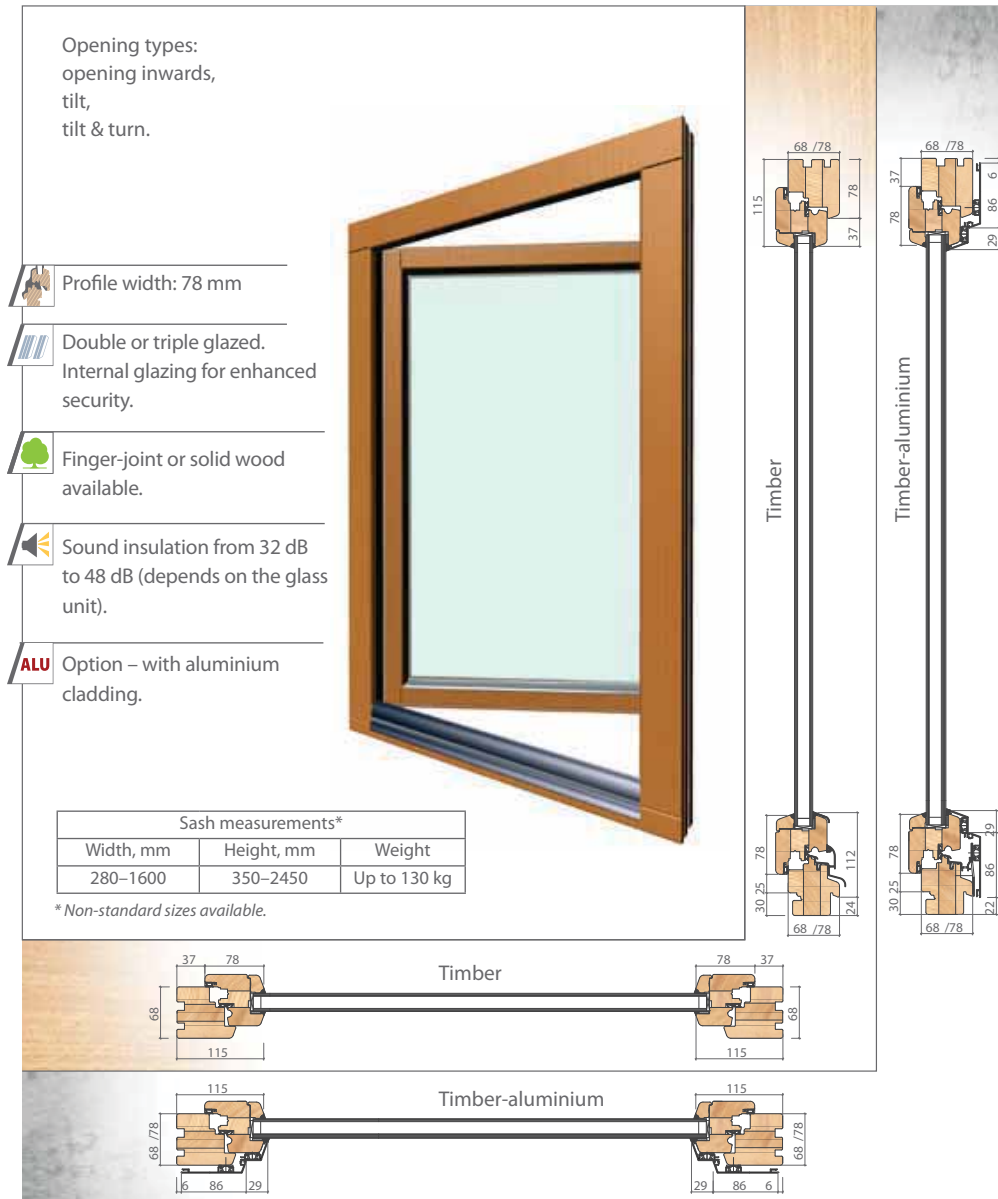

Signature Megrame Tilt & Turn Windows

Tilt & Turn windows offer superior insulation, security, easy cleaning and venting. Multi-point locking and dual weather-stripping satisfy the most demanding construction requirements and architectural standards for security, strength, egress and insulation. A single lever handle controls all window functions.

Glass unit options:
Single Glazed
Double Glazed
Triple Glazed